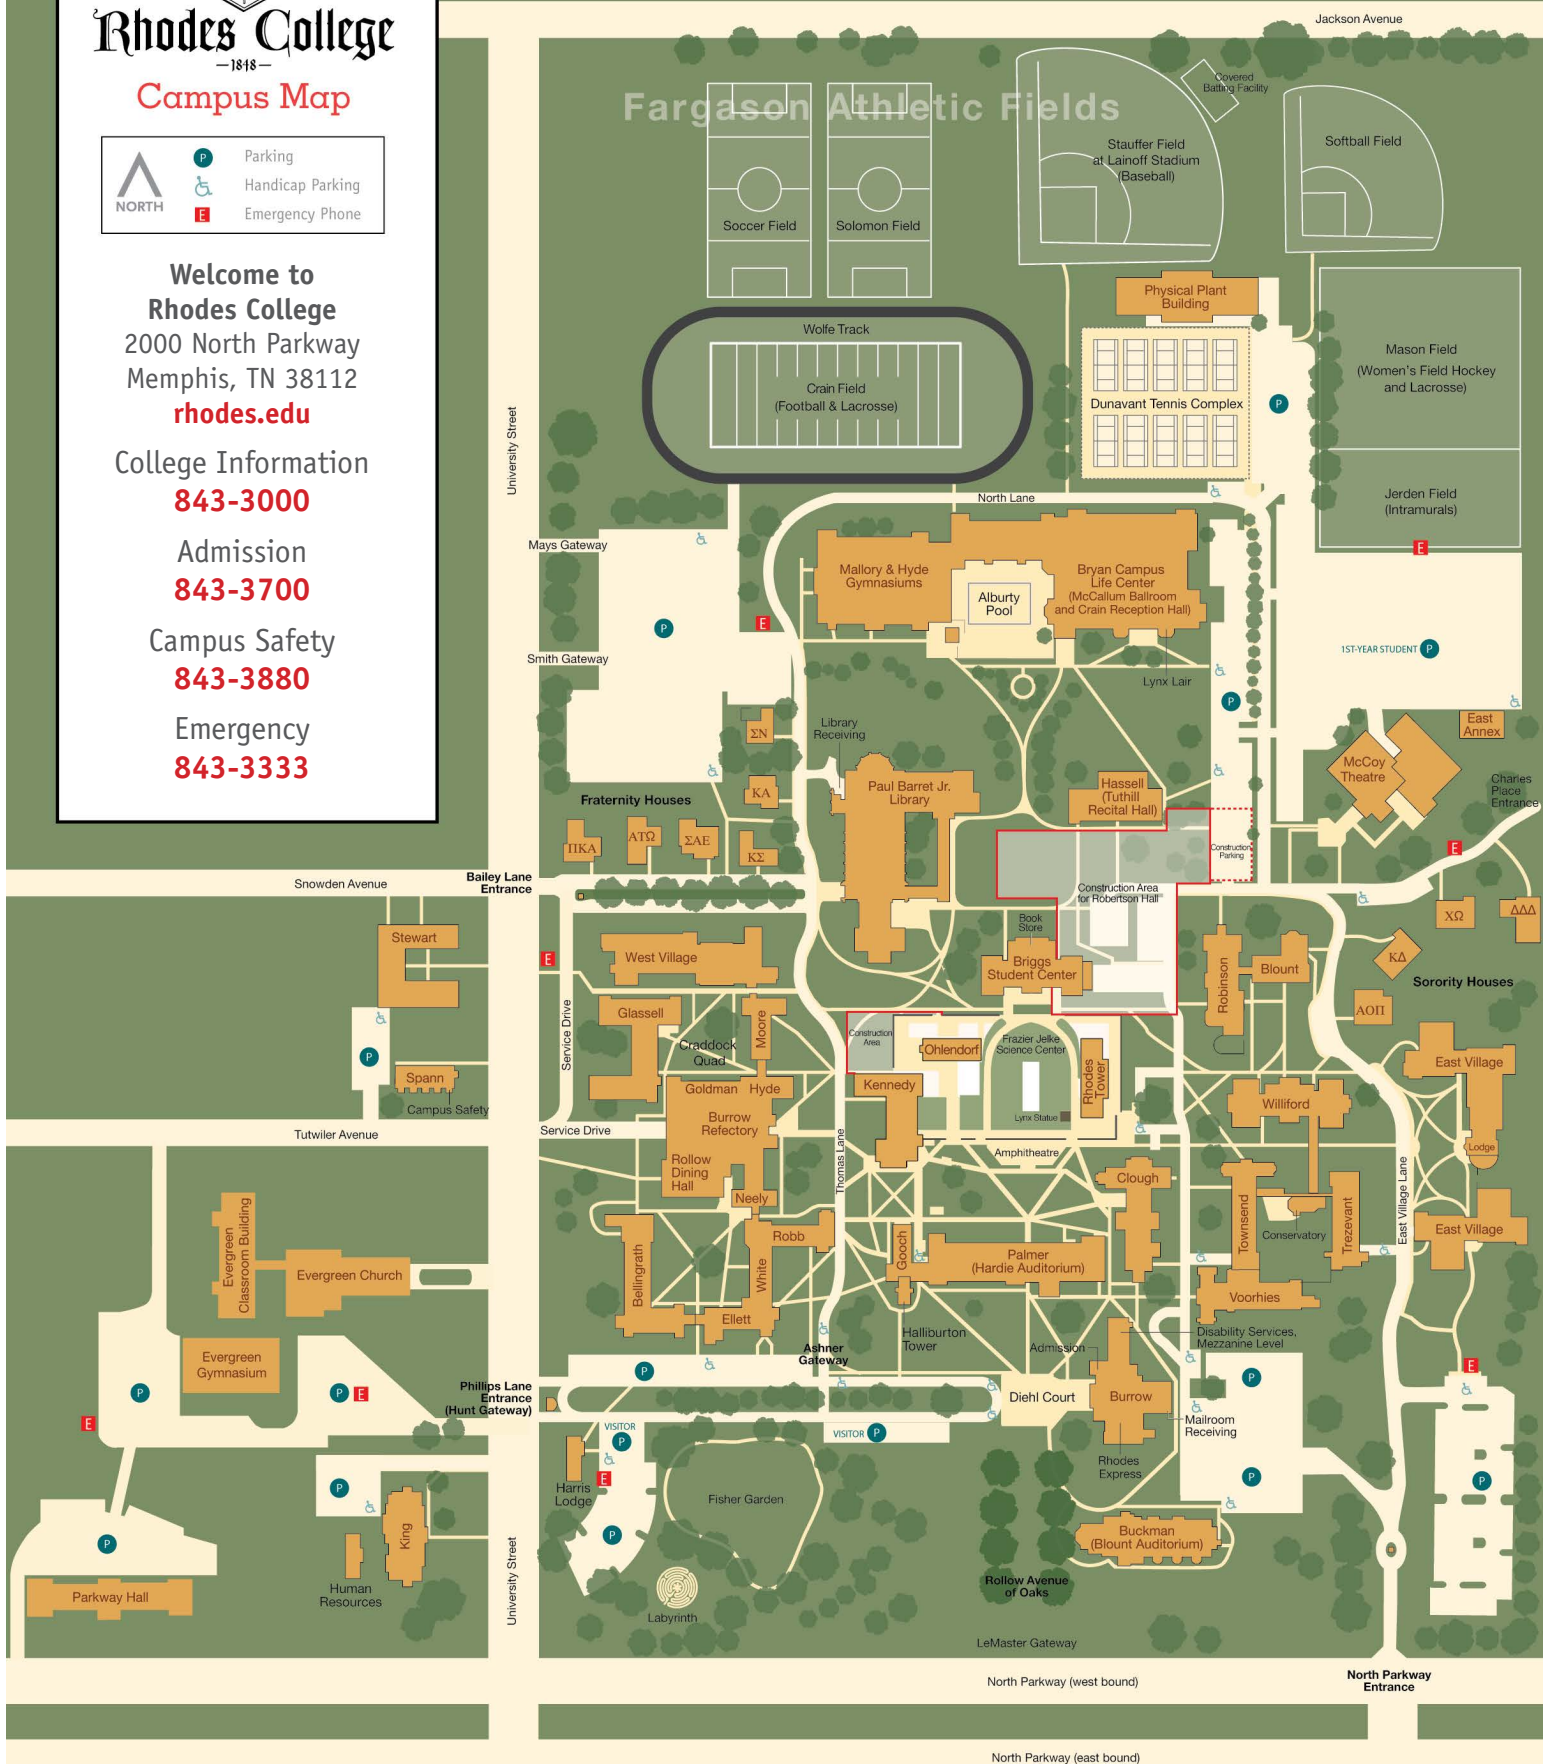

Rhodes College

-1818-

Campus Map

		Parking
		Handicap Parking
		Emergency Phone

Welcome to Rhodes College

2000 North Parkway
Memphis, TN 38112

rhodes.edu

College Information

843-3000

Admission

843-3700

Campus Safety

843-3880

Emergency

843-3333