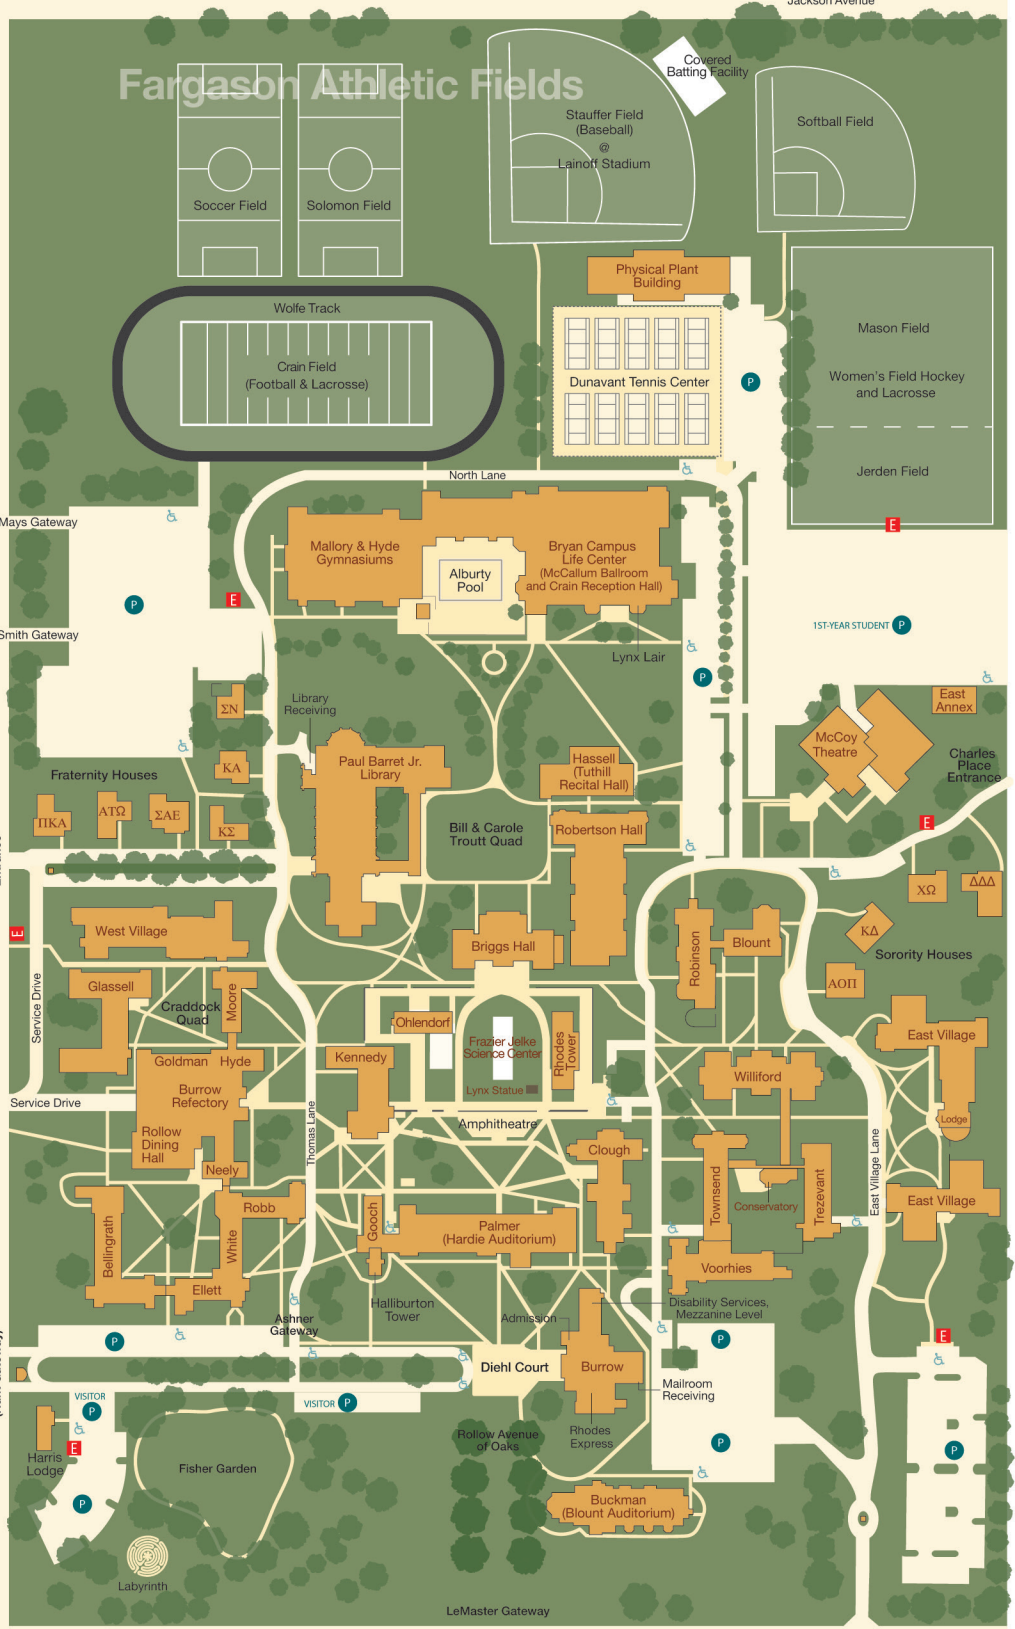

Rhodes College

—1818—

Campus Map

		Parking
		Handicap Parking
		Emergency Phone

Welcome to Rhodes College

2000 North Parkway
Memphis, TN 38112

rhodes.edu

College Information

901-843-3000

Admission

901-843-3700

Campus Safety

901-843-3880

Emergency

901-843-3333

North Parkway (west bound)

North Parkway (east bound)

North Parkway Entrance