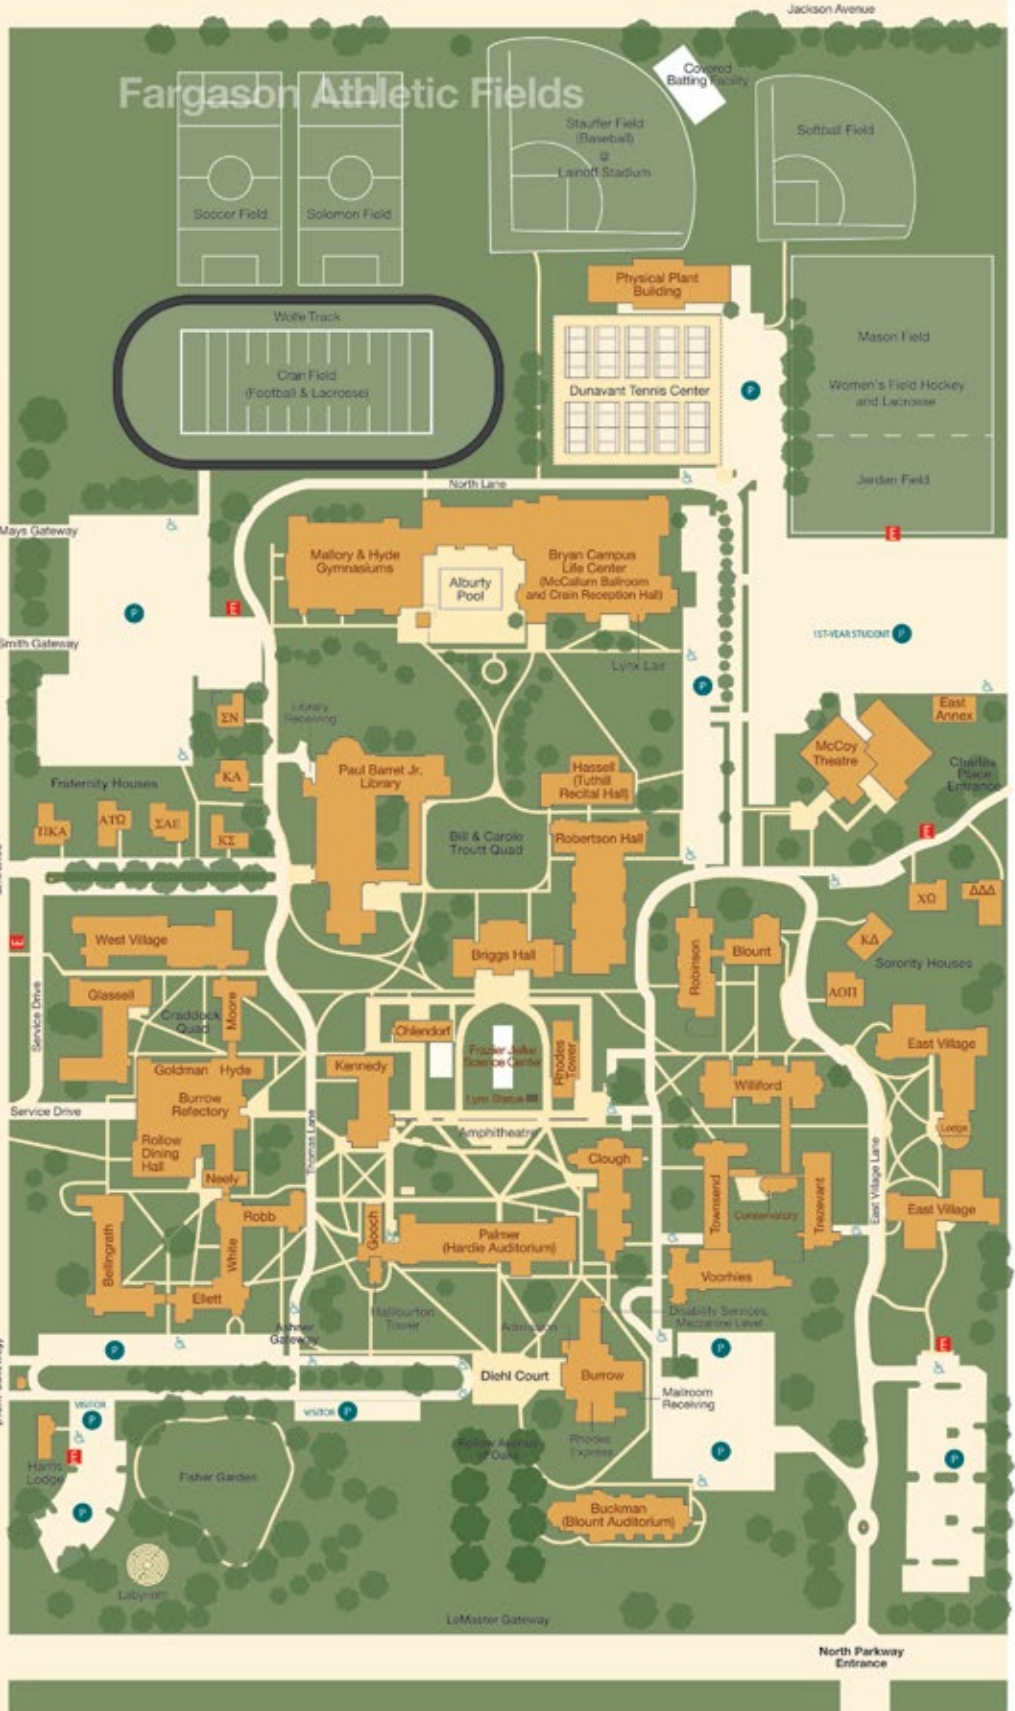

Rhodes College

—1818—

Campus Map

		Parking
		Handicap Parking
		Emergency Phone

Welcome to Rhodes College

2000 North Parkway
Memphis, TN 38112

rhodes.edu

College Information

843-3000

Admission

843-3700

Campus Safety

843-3880

Emergency

843-3333