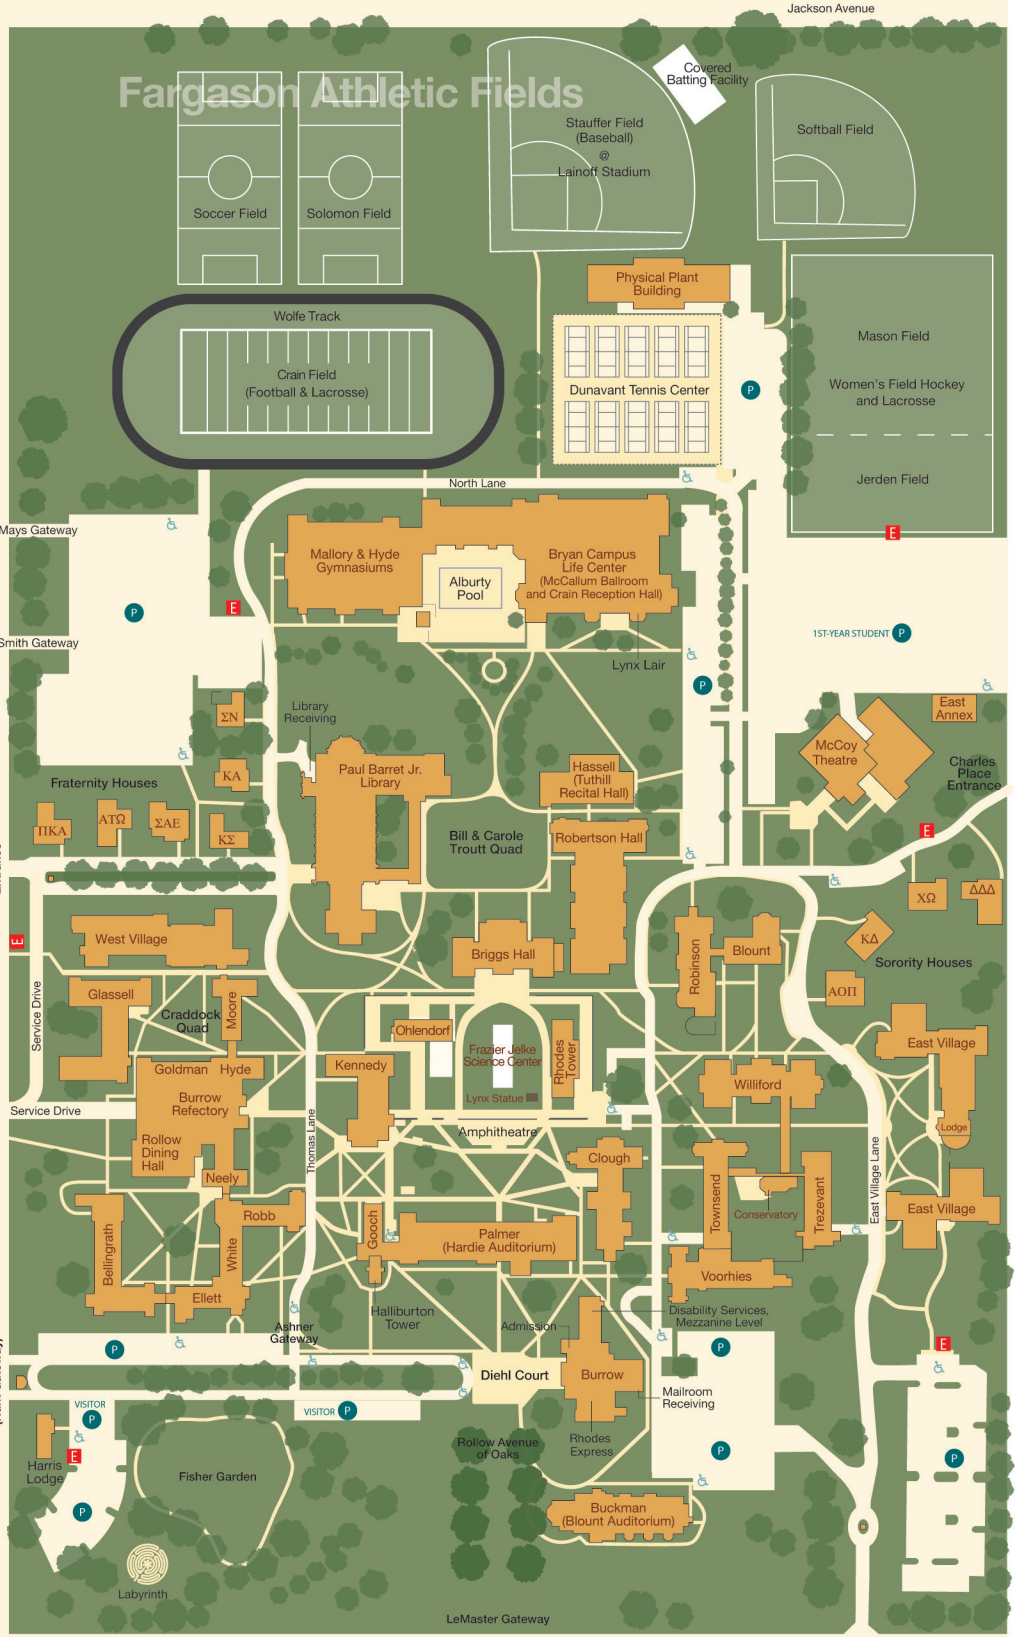

Rhodes College

—1818—

Campus Map

		Parking
		Handicap Parking
		Emergency Phone

Welcome to Rhodes College

2000 North Parkway
Memphis, TN 38112

rhodes.edu

College Information

901-843-3000

Admission

901-843-3700

Campus Safety

901-843-3880

Emergency

901-843-3333