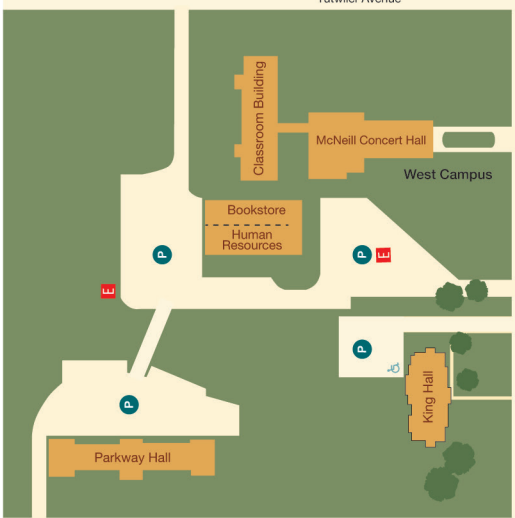

Rhodes College

—1818—

Campus Map

		Parking
		Handicap Parking
		Emergency Phone

Welcome to Rhodes College
2000 North Parkway
Memphis, TN 38112
rhodes.edu

College Information
901-843-3000

Admission
901-843-3700

Campus Safety
901-843-3880

Emergency
901-843-3333

North Parkway (west bound)

North Parkway (east bound)