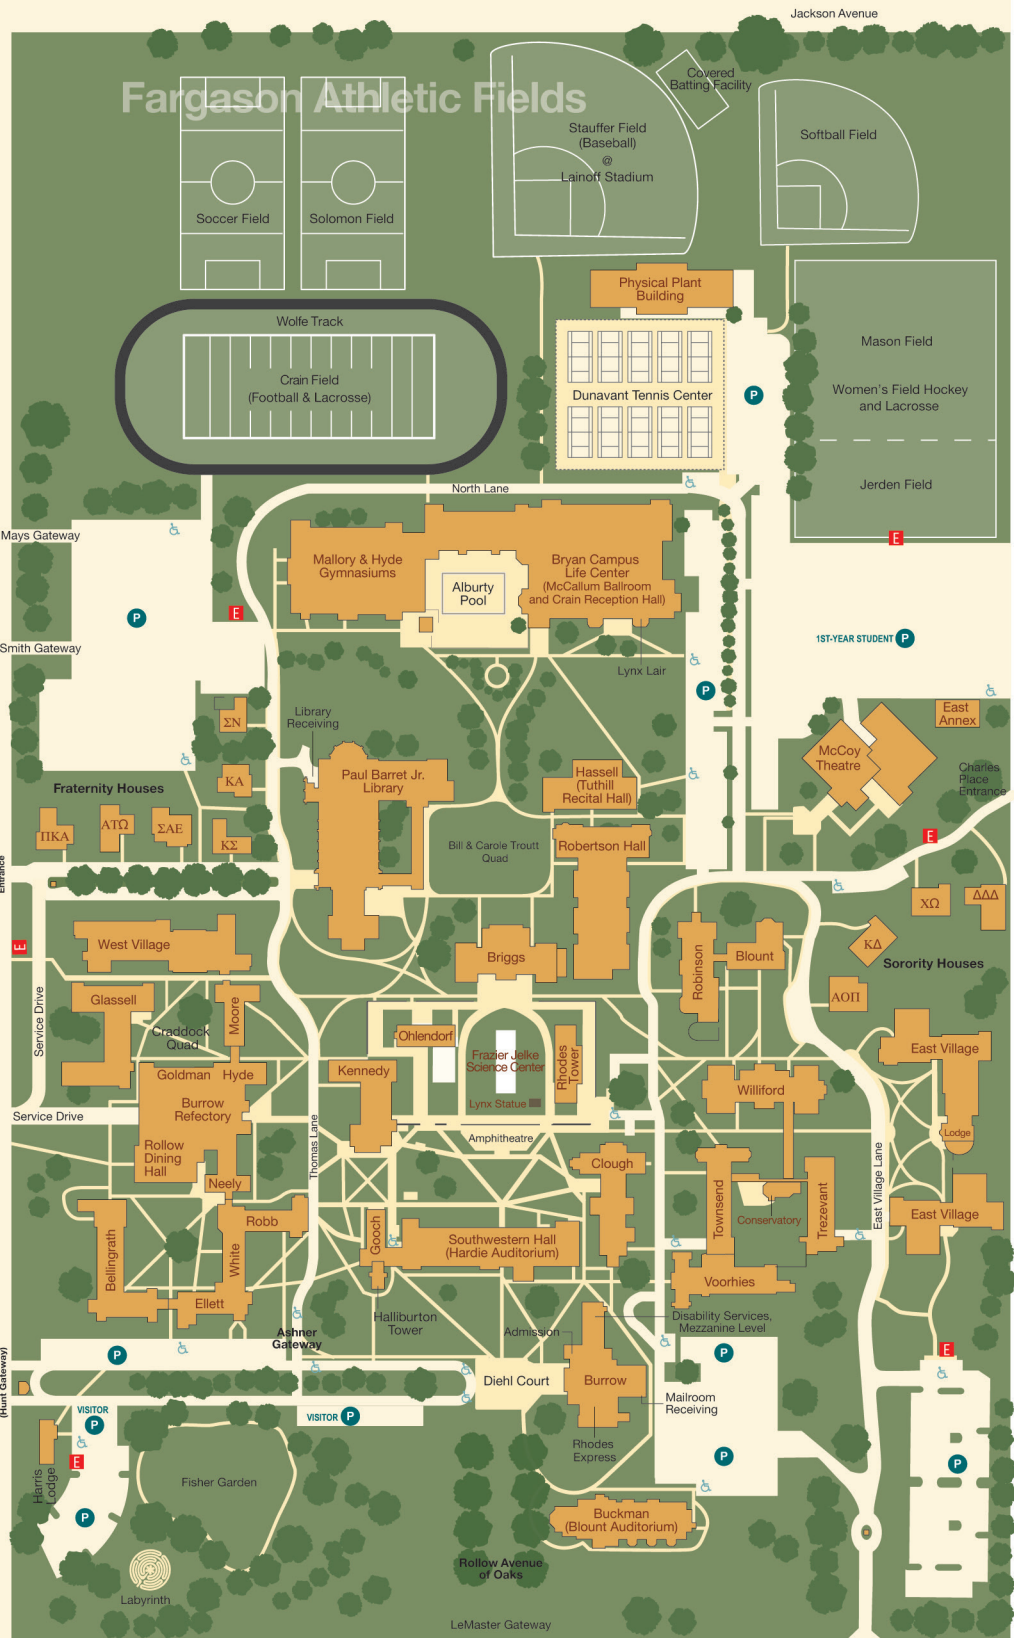

Campus Safety
 901-843-3880

Emergency
 901-843-3333

North Parkway (west bound)

North Parkway (east bound)

North Parkway Entrance

RHODES CAMPUS GUIDE

PAUL BARRET, JR. LIBRARY

Computer Center
Computer Depot
Information Services
Library facilities
Media Center
Memphis Center
24-Hour Study Zone
Middle Ground/Starbucks coffee
Writing Center

BRIGGS HALL

Dept. of Computer Science
Spence Wilson Commons
Spence Wilson Room

BRYAN CAMPUS LIFE CENTER

Alburty Swimming Complex
Athletic Hall of Fame
Athletic & Fitness Facilities
Crain Reception Hall
Dept. of Athletics
Lynx Lair
McCallum Ballroom
Multi-use Forum

CATHERINE BURROW REFECTORY

The Bell Room
The Brooks Room
The Davis Room
Goldman Hall
Hyde Hall
Neely Hall
The President's Dining Room
Rollow Hall
Wilson Fireside Lounge

S. DEWITT CLOUGH HALL

Clough-Hanson Art Gallery
Dept. of Art
Dept. of Anthropology & Sociology
Dept. of Psychology
Dept. of Religious Studies

CRADDOCK QUAD

DIEHL COURT

Sculpture of President Charles E. Diehl

EAST ANNEX

Student Space

FARGASON ATHLETIC FIELDS

Covered Batting Facility
Crain Field
Dunavant Tennis Complex
Jerden Intramural Fields
Mason Field
Stauffer Field at Irwin Lainoff Stadium
The Winston Wolfe Track & Field Complex