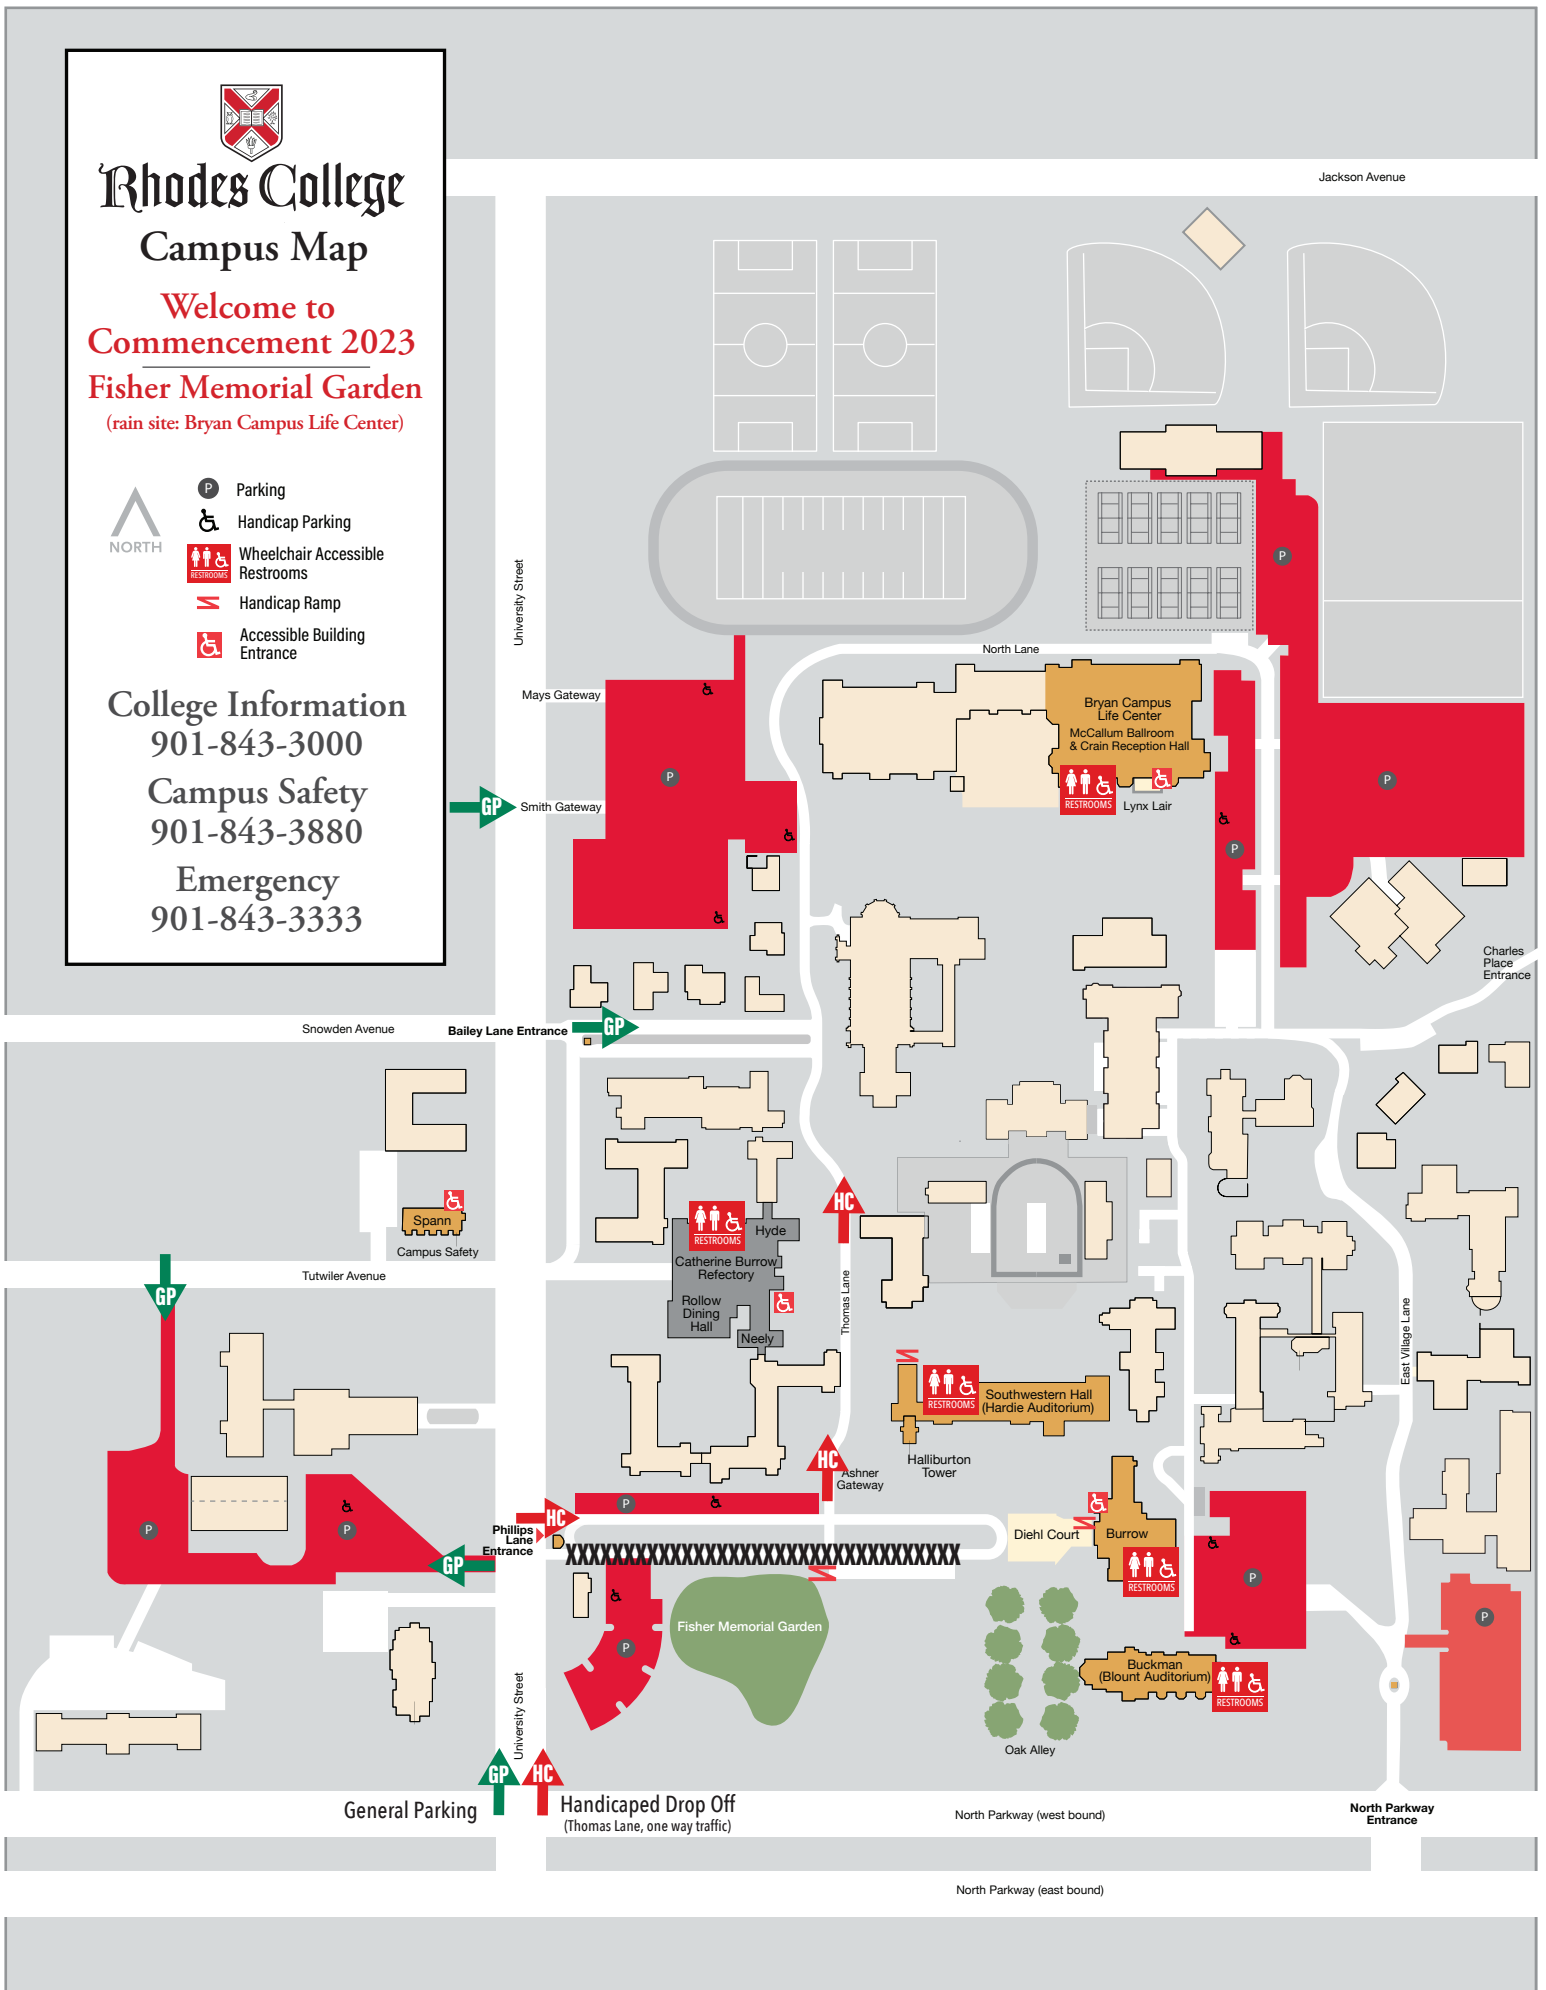

Rhodes College

Campus Map

Welcome to
Commencement 2023
Fisher Memorial Garden
 (rain site: Bryan Campus Life Center)

- Parking
- Handicap Parking
- Wheelchair Accessible Restrooms
- Handicap Ramp
- Accessible Building Entrance

College Information
 901-843-3000
Campus Safety
 901-843-3880
Emergency
 901-843-3333

General Parking **Handicapped Drop Off**
 (Thomas Lane, one way traffic)

North Parkway (west bound)

North Parkway Entrance

North Parkway (east bound)