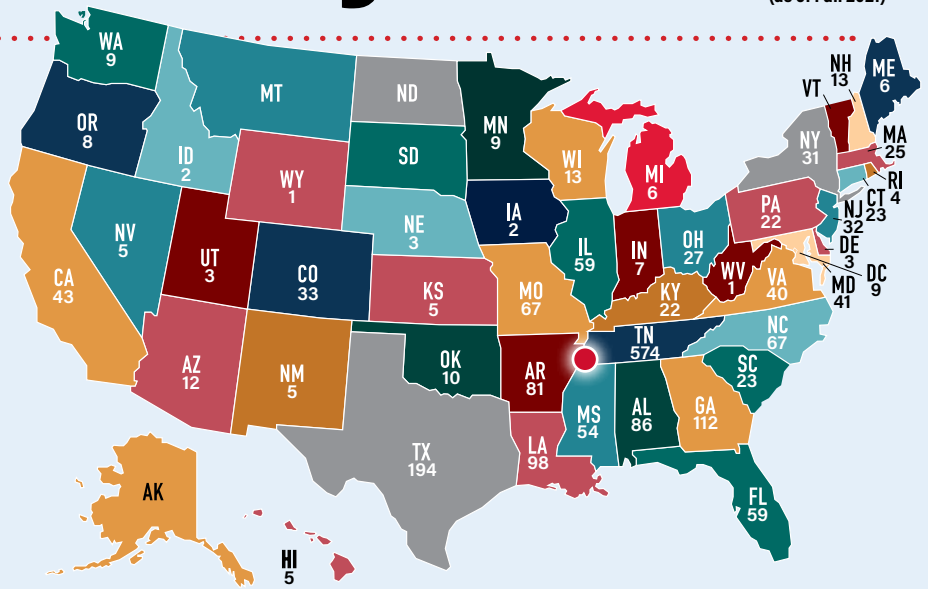

2000 North Parkway | Memphis, TN 38112
admininfo@rhodes.edu

Rhodes Student Body Profile

(as of Fall 2021)

Approximately

2,070

Students
Represent

45 & 63

States (plus D.C.)

Countries

65% will Study Abroad
or at Off-Campus Sites
in the U.S.

75% will Complete
at Least One Internship

Over 80% Participate
in Community Service

Students of Color
Make Up 31%
of the Student Body

International Students
Make Up 6%
of the Student Body