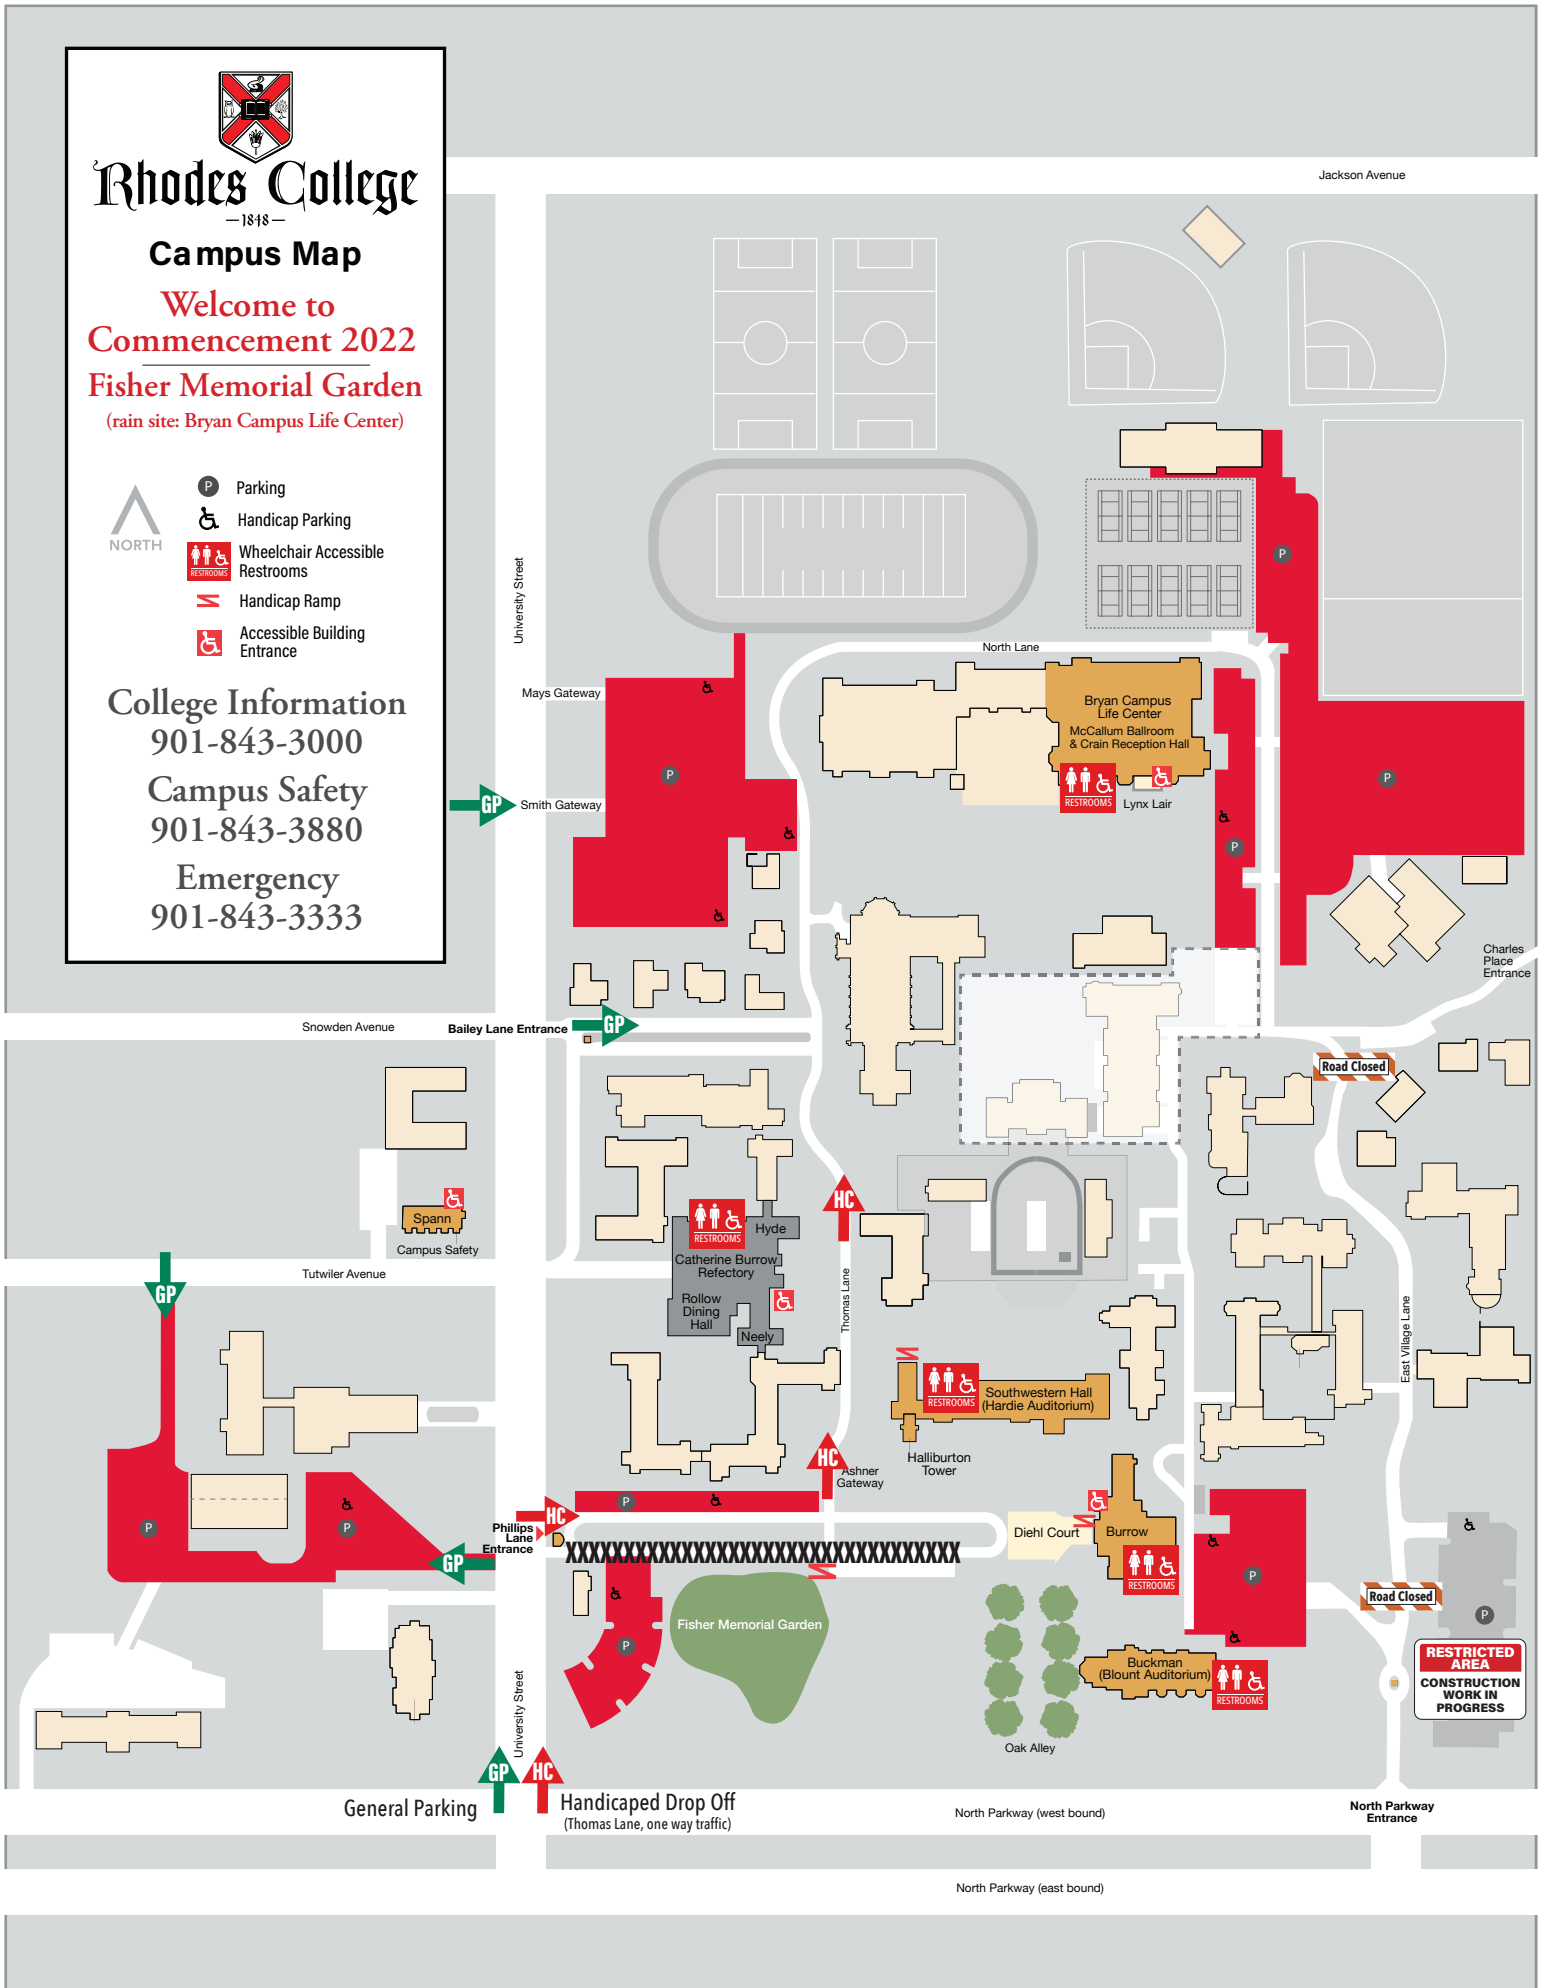

Rhodes College

— 1818 —

Campus Map

Welcome to
Commencement 2022
Fisher Memorial Garden
(rain site: Bryan Campus Life Center)

- Parking
- Handicap Parking
- Wheelchair Accessible Restrooms
- Handicap Ramp
- Accessible Building Entrance

College Information

901-843-3000

Campus Safety

901-843-3880

Emergency

901-843-3333

General Parking

Handicapped Drop Off
(Thomas Lane, one way traffic)

North Parkway (west bound)

North Parkway Entrance

North Parkway (east bound)