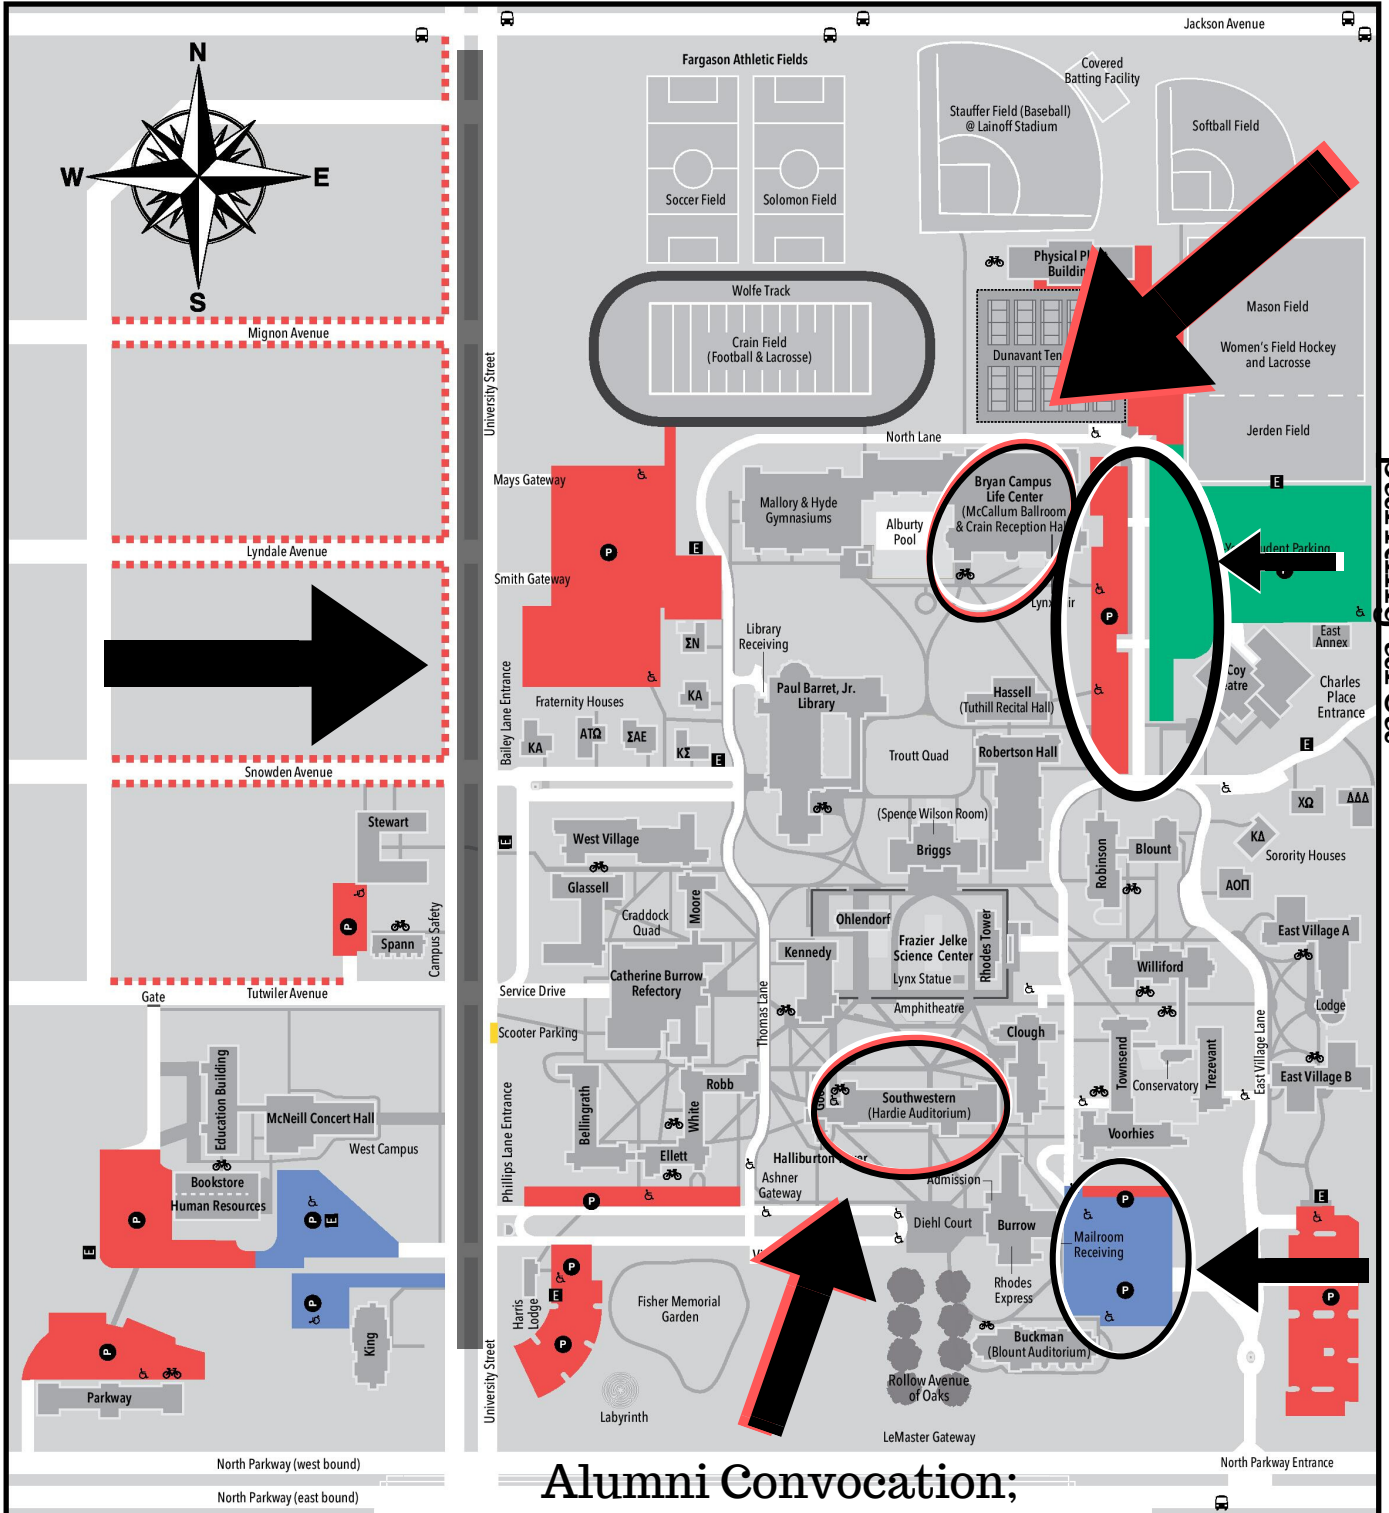

PARKING MAP

- Parking
- Handicap Parking
- Emergency Phone
- Bike Rack
- Bus Stop
- 1st-Year Student Parking
- Student/General Parking
- Faculty/Staff Parking
- Scooter Parking
- No Street Parking Allowed

College Information

901-843-3000

Campus Safety

901-843-3880

Emergency

901-843-3333

Available parking along University St.

Alumni Reception
McCallum Ballroom
Suggested parking area

Suggested parking area

Alumni Convocation;
Official Class of 1969 Reunion Party
Hardie Auditorium
2nd Floor of Southwestern Hall