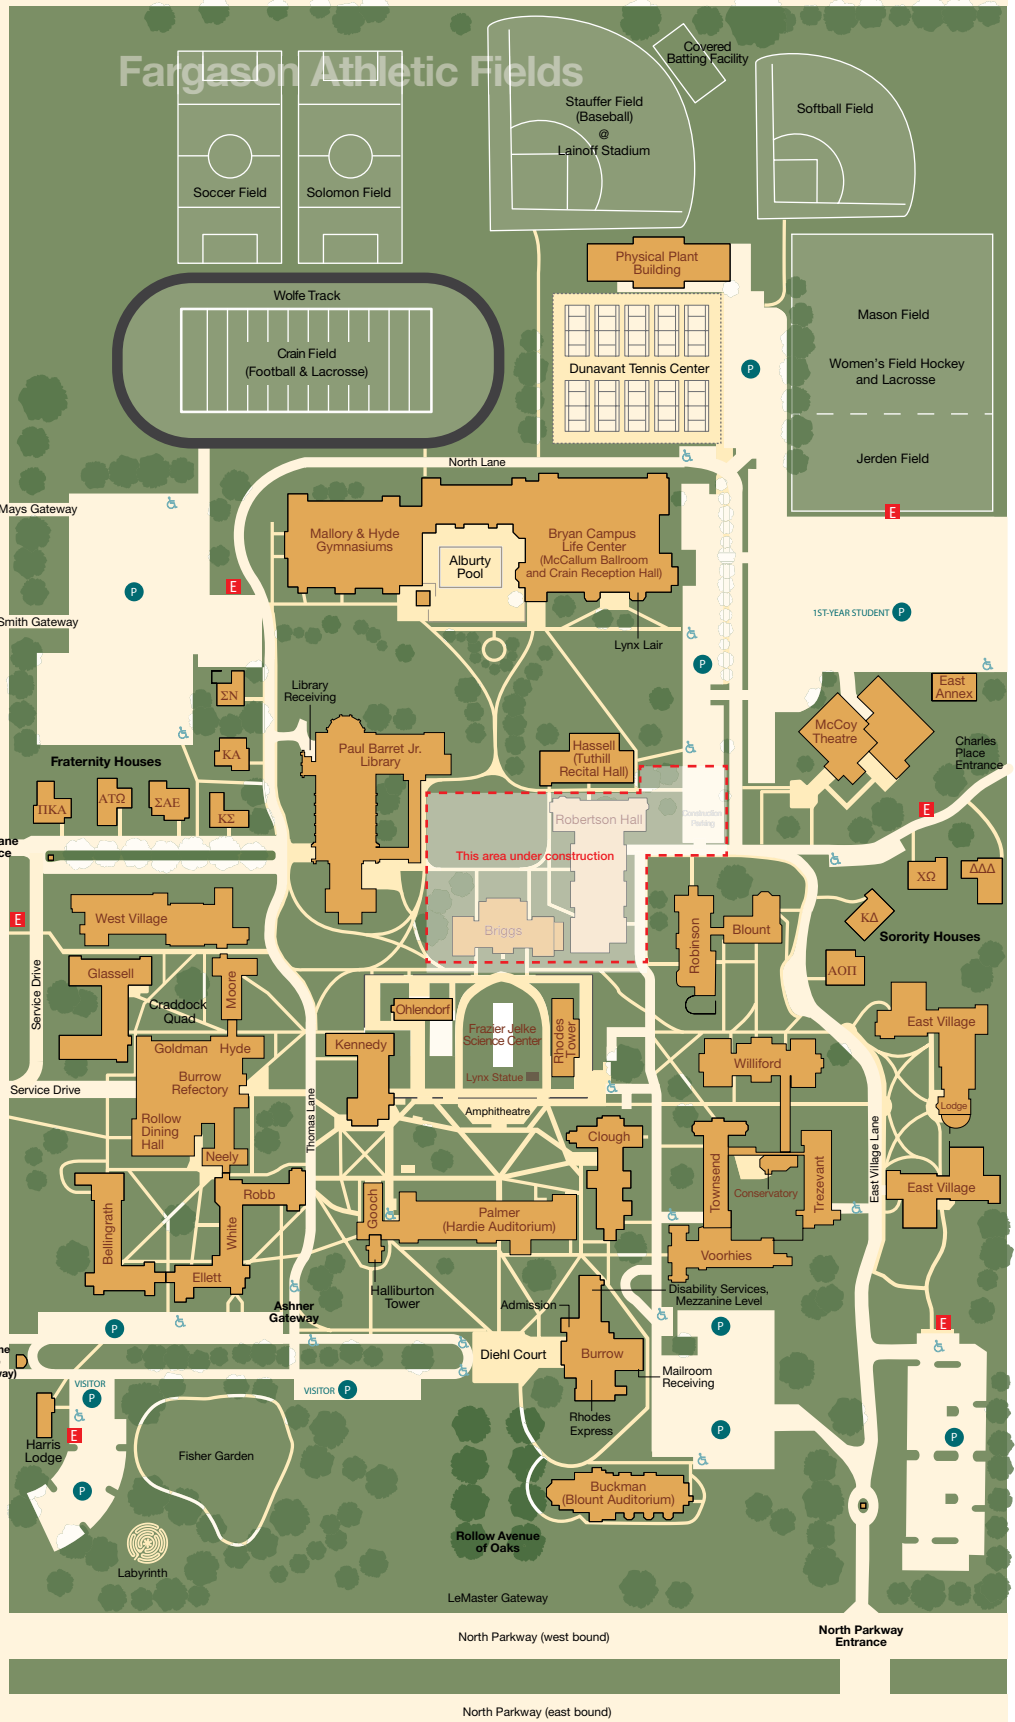

Rhodes College

—1818—

Campus Map

NORTH
Parking
Handicap Parking
Emergency Phone

**Welcome to
Rhodes College**
2000 North Parkway
Memphis, TN 38112
rhodes.edu

College Information
843-3000

Admission
843-3700

Campus Safety
843-3880

Emergency
843-3333