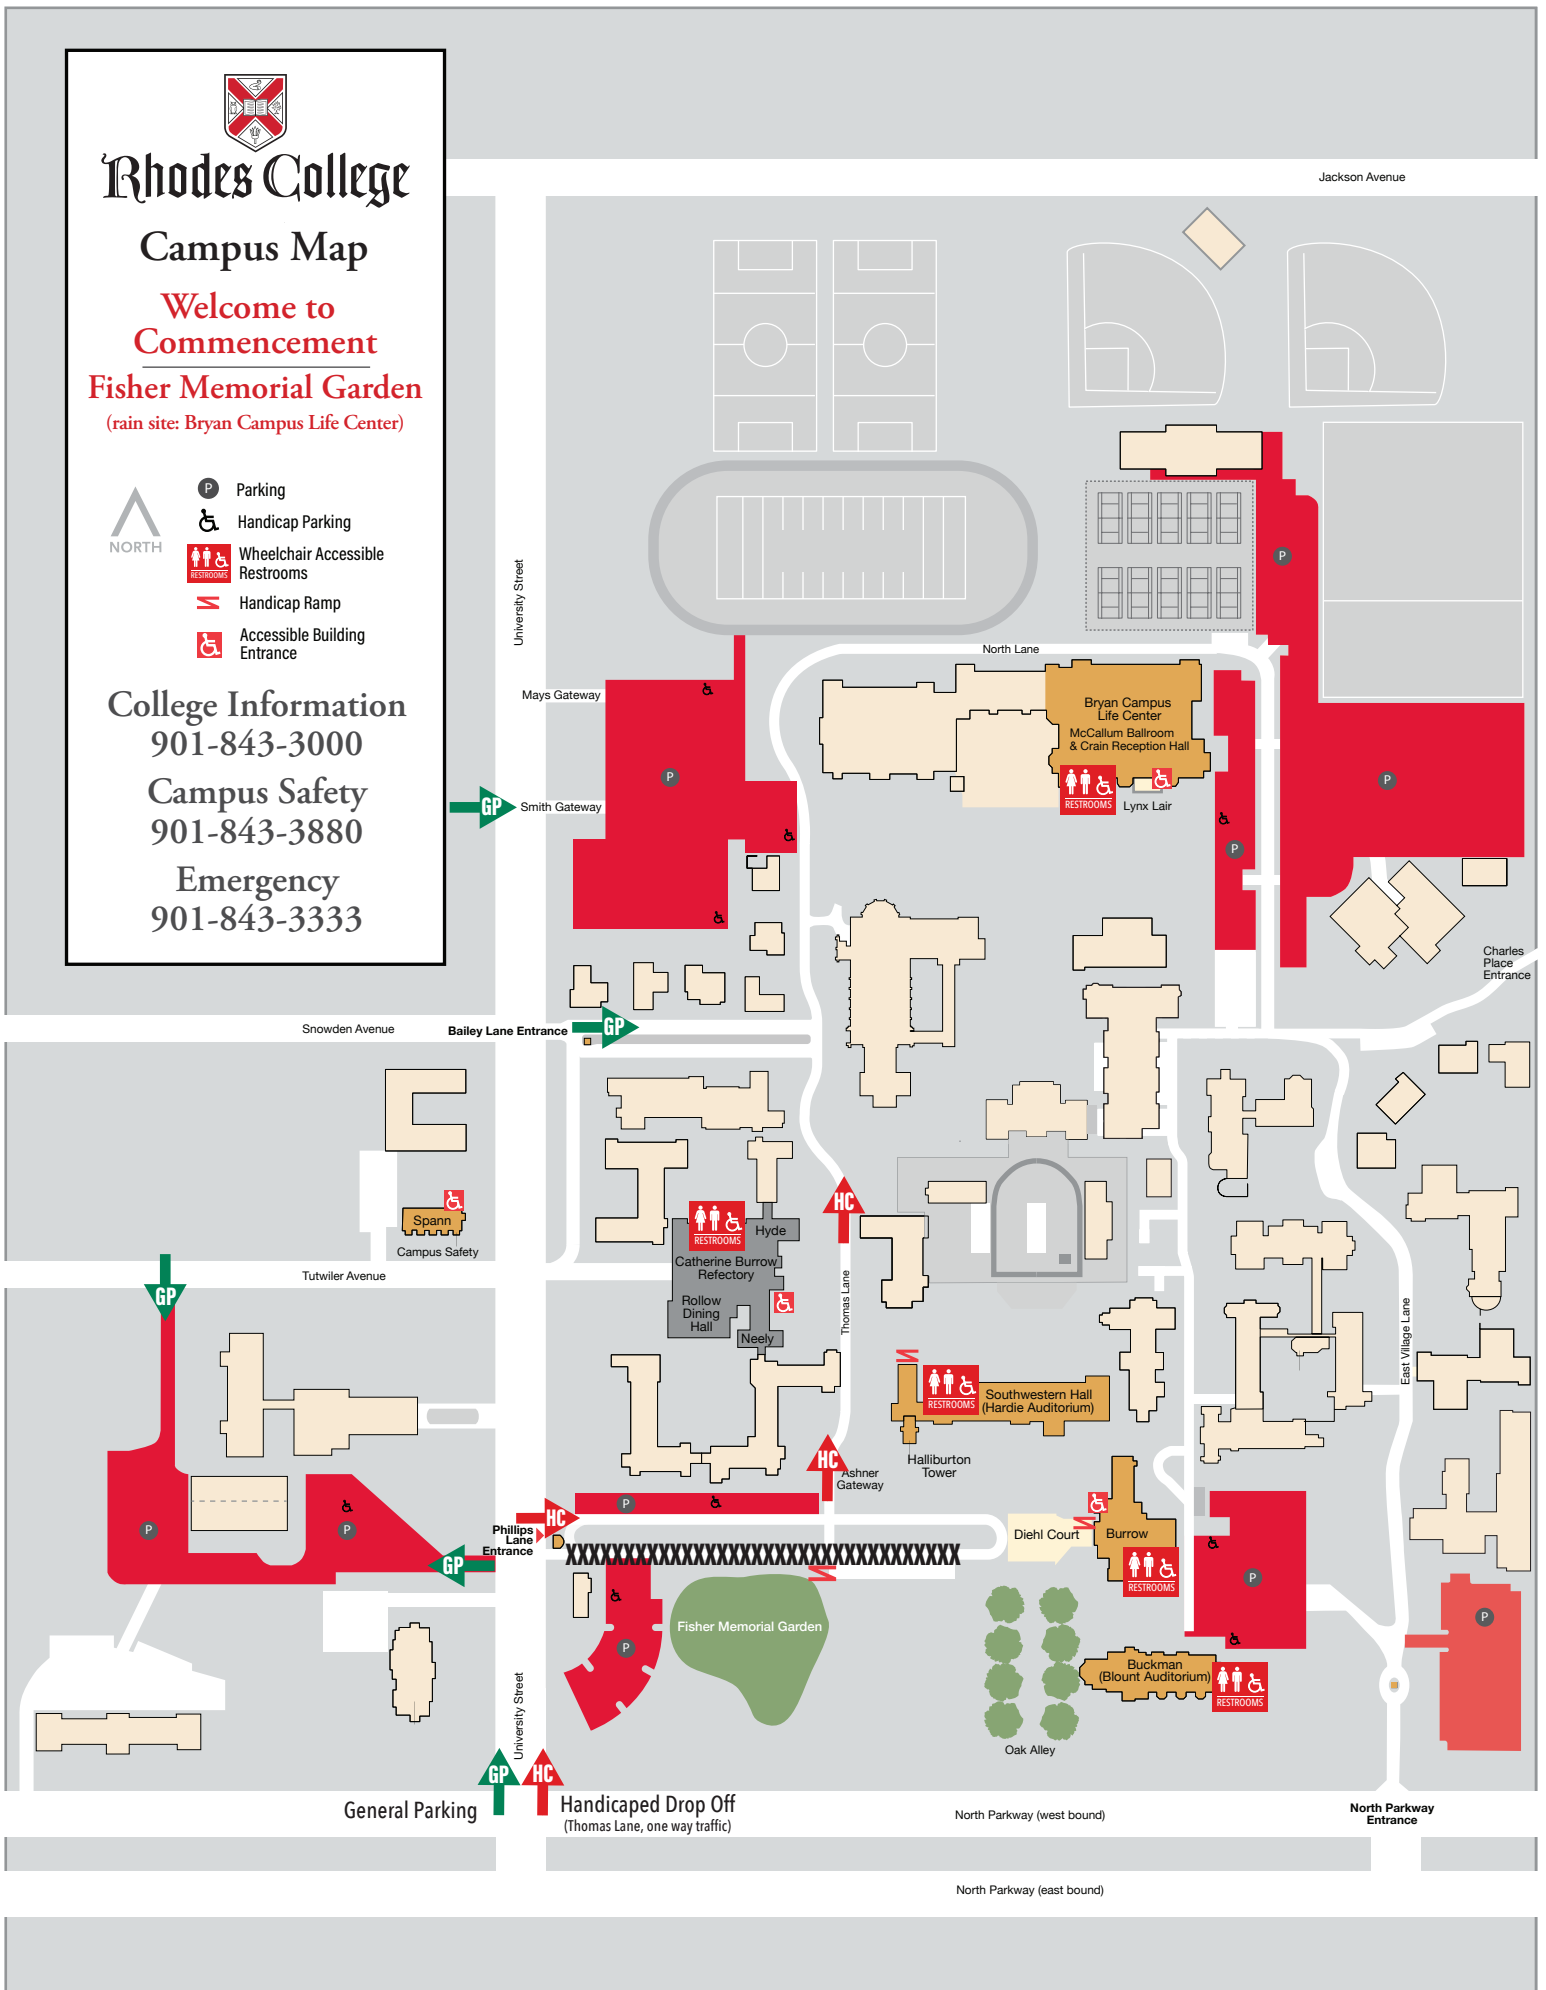

### Fisher Memorial Garden

(rain site: Bryan Campus Life Center)

- Parking
- Handicap Parking
- Wheelchair Accessible Restrooms
- Handicap Ramp
- Accessible Building Entrance

### College Information

901-843-3000

Campus Safety

901-843-3880

Emergency

901-843-3333

General Parking

Handicapped Drop Off  
(Thomas Lane, one way traffic)

North Parkway (west bound)

North Parkway Entrance

North Parkway (east bound)